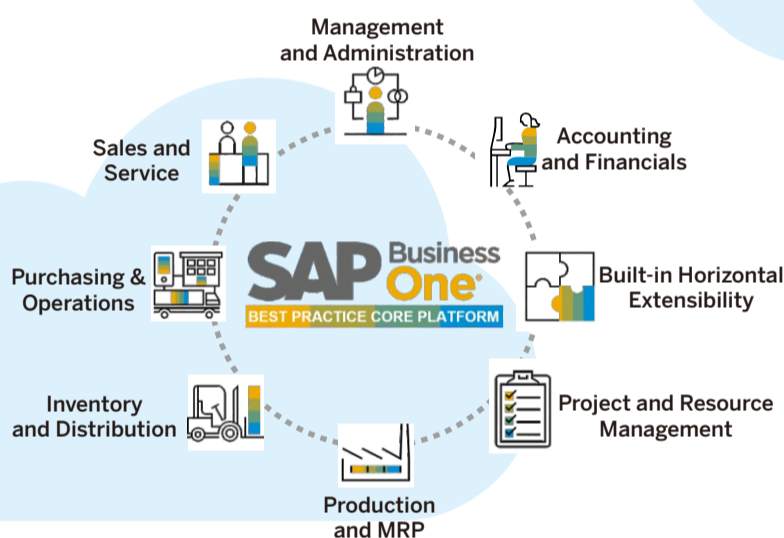

What is SAP Business One?

It's a modern ERP solution created for streamline implementation and fast return on investment (ROI). SAP Business One is designed for quick implementation, easily support, and fast customization to your unique business process. the solution.

SAP Business One is designed for SME's needs

- **Affordable**
  Low ownership cost
- **Comprehensive**
  Single solution for all departments
- **Quick and easy**
  Implementation within days or weeks
- **Industry solutions**
  Customized to your needs
- **Powerful enough**
  to help your business grow
- **27 languages,**
  43 localized versions, multi-currency support
- **700 local partners**
  Installed in 150 countries
- **55,000+ customers**
  run SAP Business One worldwide

SAP Business One

Digital platform for SME

1. **1 Intelligent Suite**
2. **2 Digital Platform**
3. **3 Intelligent Technologies**

Industry Extensibility

500+ solutions extend the application to meet industry specific requirements.

Automotive	Chemicals	Retail	Shopping	High Tech	Healthcare	Agriculture	Engineering	Banking
Food & Beverage	Industrial Machinery	Consumer Products	Pharmacare	Media	Aerospace & Defense	Construction	Wholesale Distribution	Oil, Gas & Energy

Options

And now there is a SAP Business One to suit your business today and tomorrow and the future.

Cloud

SAP Business One Cloud for a monthly fee is positioned to grow as your business grows

Mobile

SAP Business One mobile apps allow for mobilize and control 24/7 from mobile devices.

On premise

SAP Business One solution are also available in the office to suit all our customers' needs.